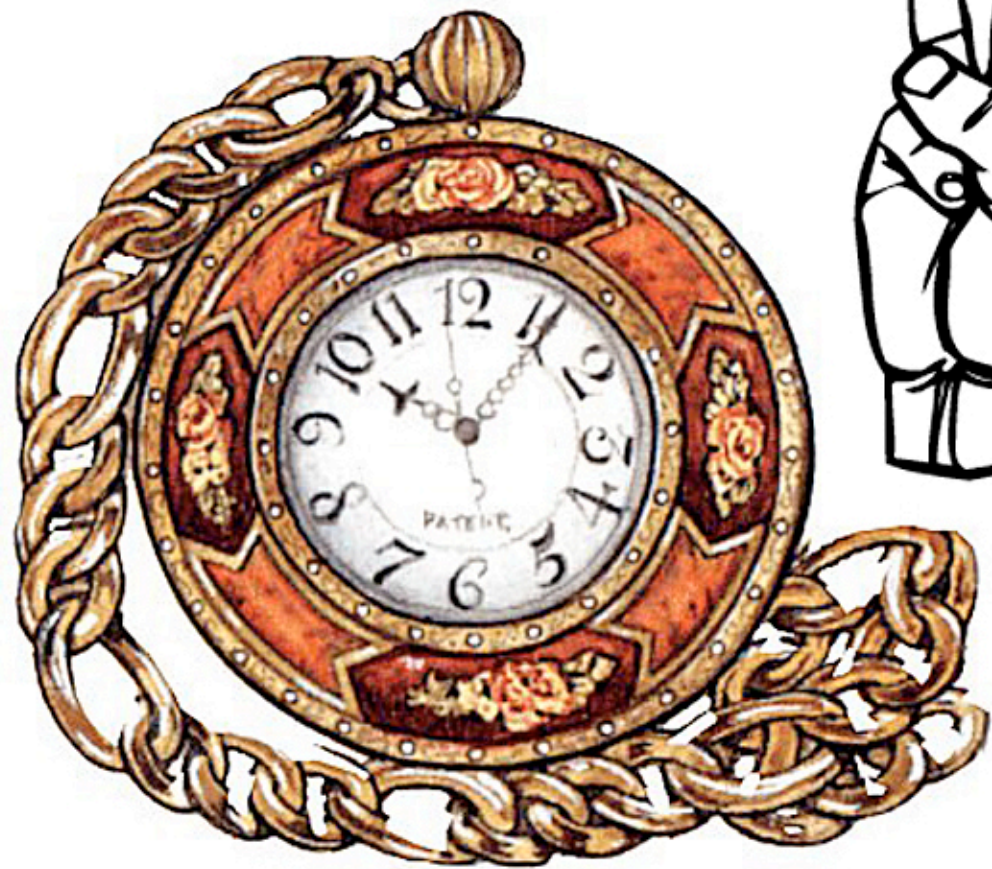

A Jan Brett Alphabet

watch

W w